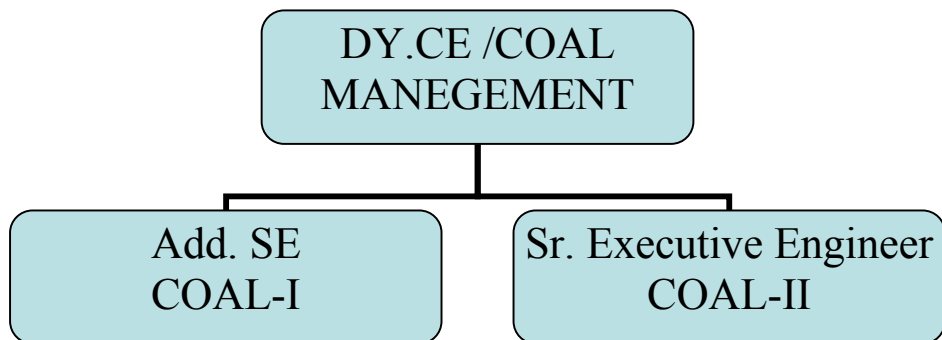

**OFFICE OF THE OSD COAL MANAGEMENT
TO MEMBER GENERATION PSPCL PATIALA**

The office of OSD/COAL is looking after the work of management of coal supplies to PSEB Thermal Power Station from CIL sources, M/S Panem Coal mines Ltd (captive coal mine of PSEB) and washed coal supply from M/s Monnet Daniel Coal Washrey Pvt. Ltd and M/S ACB India Ltd.